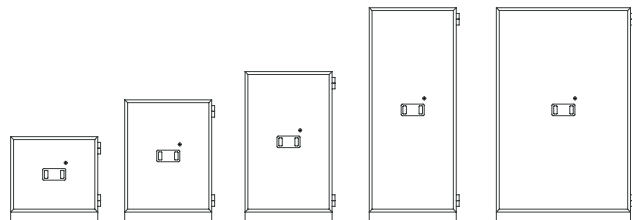

SISTEC DATASAFES SE

GRADE II

S120DIS

optional locks:

- Protection from fire and/or burglars
- ECB-S certified burglar resistance in accordance with EN 1143-1 Grade II
- ECB-S certified fire resistance in accordance with EN 1047-1 S120DIS (120 minutes for data)
- Standard finish with:
EN 1300 certified key lock with 2 keys
- Equipped with emergency locking
- Can be fitted with shelves and/or drawers (exclusive)
- Door opening 180°
- Lock bolts on three sides
- Colour: light grey (RAL 7035)

Product no.	Model	External dimensions HxWxD	Internal dimensions HxWxD	Weight	Shelves	Volume
110.200.0009	Sistec SE11	732x756x833 mm	332x444x470 mm	320 kg	0	71 litres
110.200.0010	Sistec SE12	1050x756x833 mm	652x444x470 mm	460 kg	0	139 litres
110.200.0011	Sistec SE13	1295x756x833 mm	895x444x470 mm	543 kg	0	191 litres
110.200.0012	Sistec SE14	1850x756x833 mm	1450x444x470 mm	785 kg	0	310 litres
110.200.0013	Sistec SE15	1850x1165x833 mm	1450x855x470 mm	1150 kg	0	590 litres

External dimensions are excluding 85 mm for handle and hinges.

Product no.	Model
180.700.0014	Shelf for SE11-SE14
180.700.0015	Shelf for SE15
180.700.0121	Drawer for SE11-S14, dimensions: 50x408x465 mm (HxWxD)
180.700.0122	Drawer for SE15, dimensions: 50x816x465 mm (HxWxD)
180.700.0235	Divider (width) for drawer SE11-SE14
180.700.0239	Divider (width) for drawer SE15
180.700.0240	Divider (depth) for drawer SE11-SE15
180.700.0456	Lockable internal compartment for SE11-SE14, dimensions: 180x442x390 mm (HxWxD), colour: dark grey
180.700.0457	Lockable internal compartment for SE15, dimensions: 180x852x390 mm (HxWxD), colour: dark grey
180.500.0147	Additional key for Datasafe SE